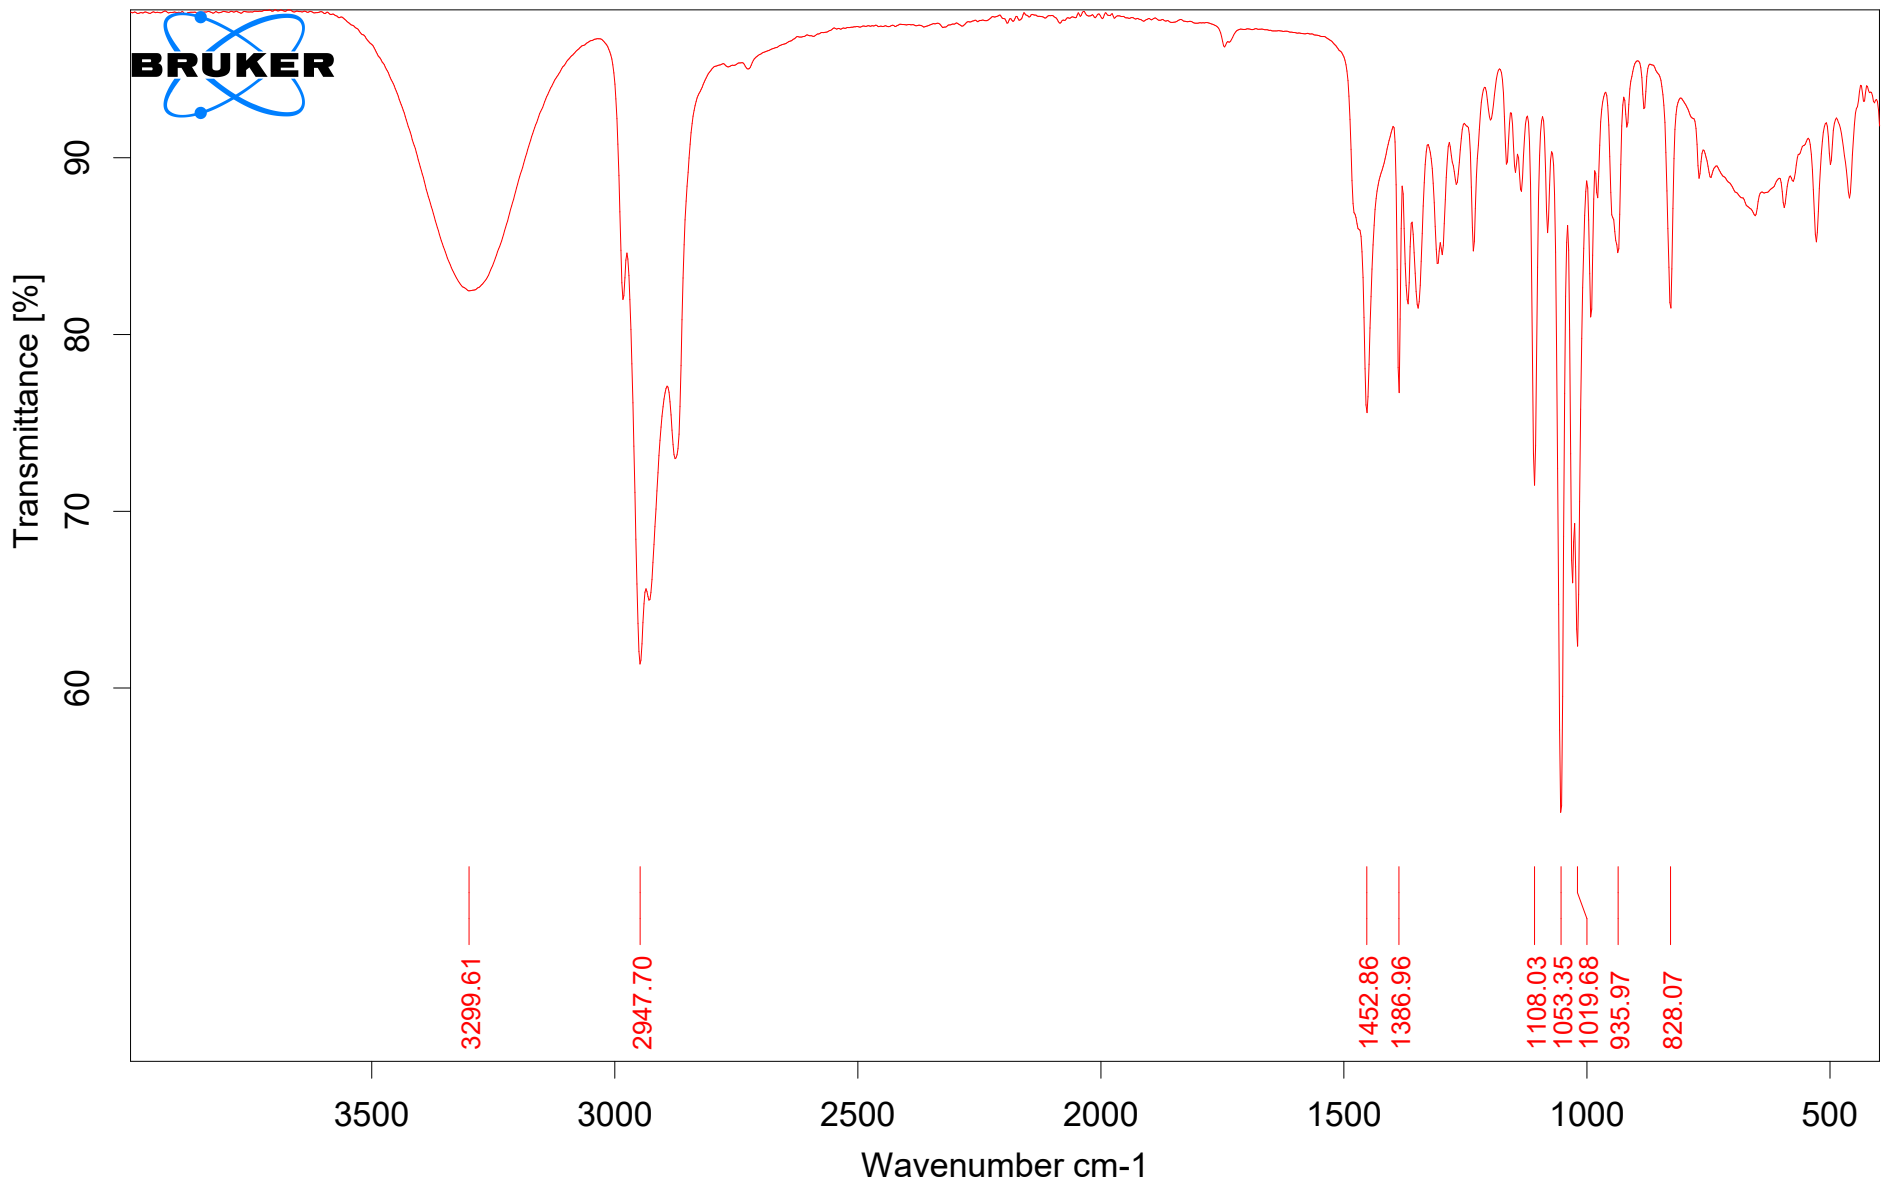

STUDYDADDY

**Get Homework Help
From Expert Tutor**

Get Help

C:\Users\RV\Documents\Bruker\OPUS_8.5.29\DATA\MEAS\DL product2 Feb 1 2021.0

DL product2 Feb 1 2021

Instrument type and / or 2/6/2021

STUDYDADDY

**Get Homework Help
From Expert Tutor**