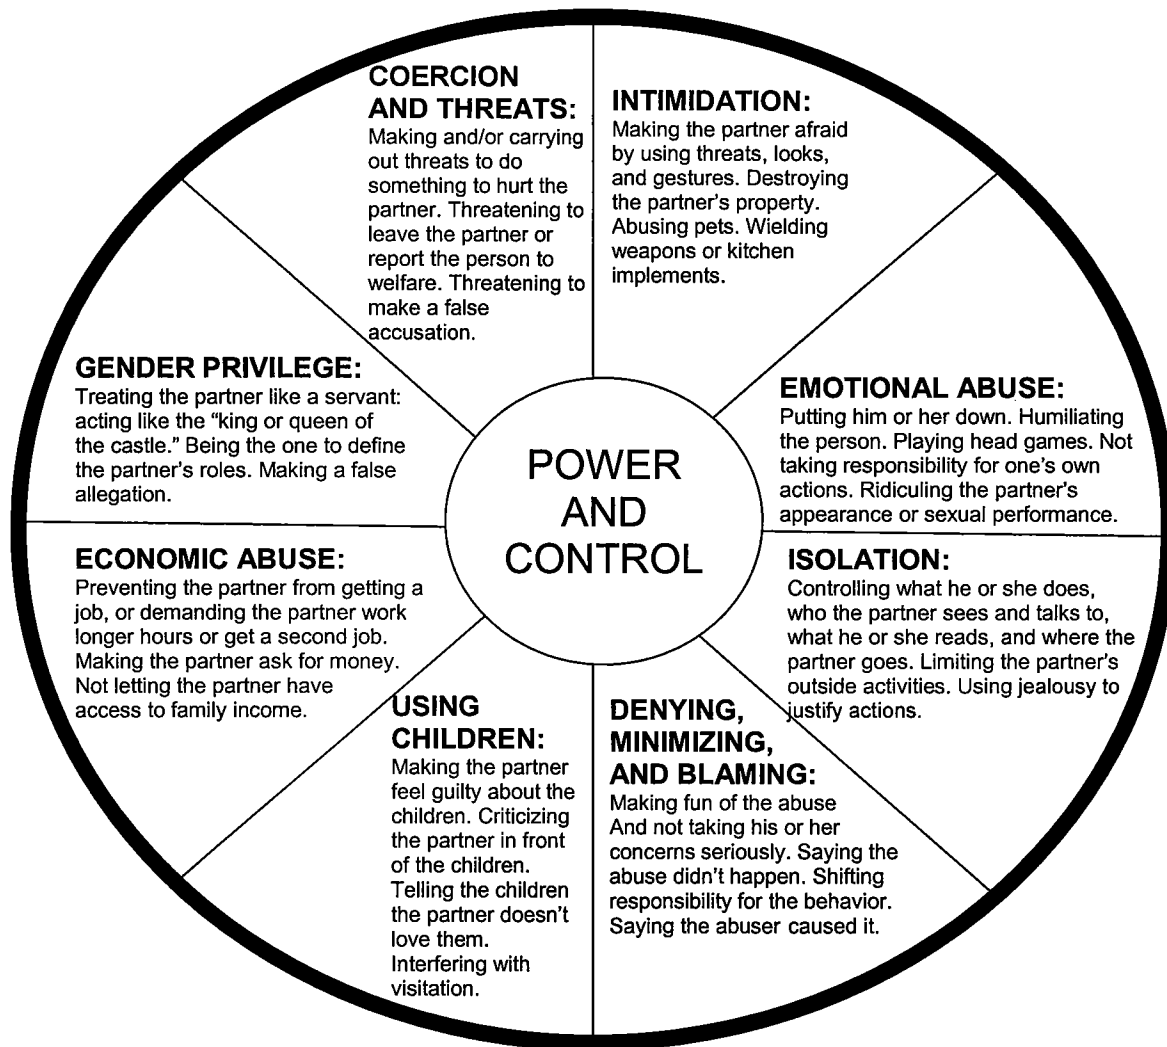

STUDYDADDY

**Get Homework Help
From Expert Tutor**

Get Help

GENDER-INCLUSIVE

POWER AND CONTROL WHEEL

Physical and sexual assaults, or threats to commit them, are often linked to other abusive behaviors. Although physical assaults may occur only occasionally, they can instill the fear of future violence, allowing the abuser to take control of the partner's life. The Gender-Inclusive Power and Control Wheel is a helpful tool to understand the overall pattern of abusive and violent behavior.

Original Power and Control Wheel developed by:
Domestic Abuse Intervention Project
202 East Superior Street
Duluth, MN 55802

Adapted by:
SAVE: Stop Abusive and Violent Environments
Technical assistance - Training - Education
P.O. Box 1221
Rockville, MD 20849
6/24/09