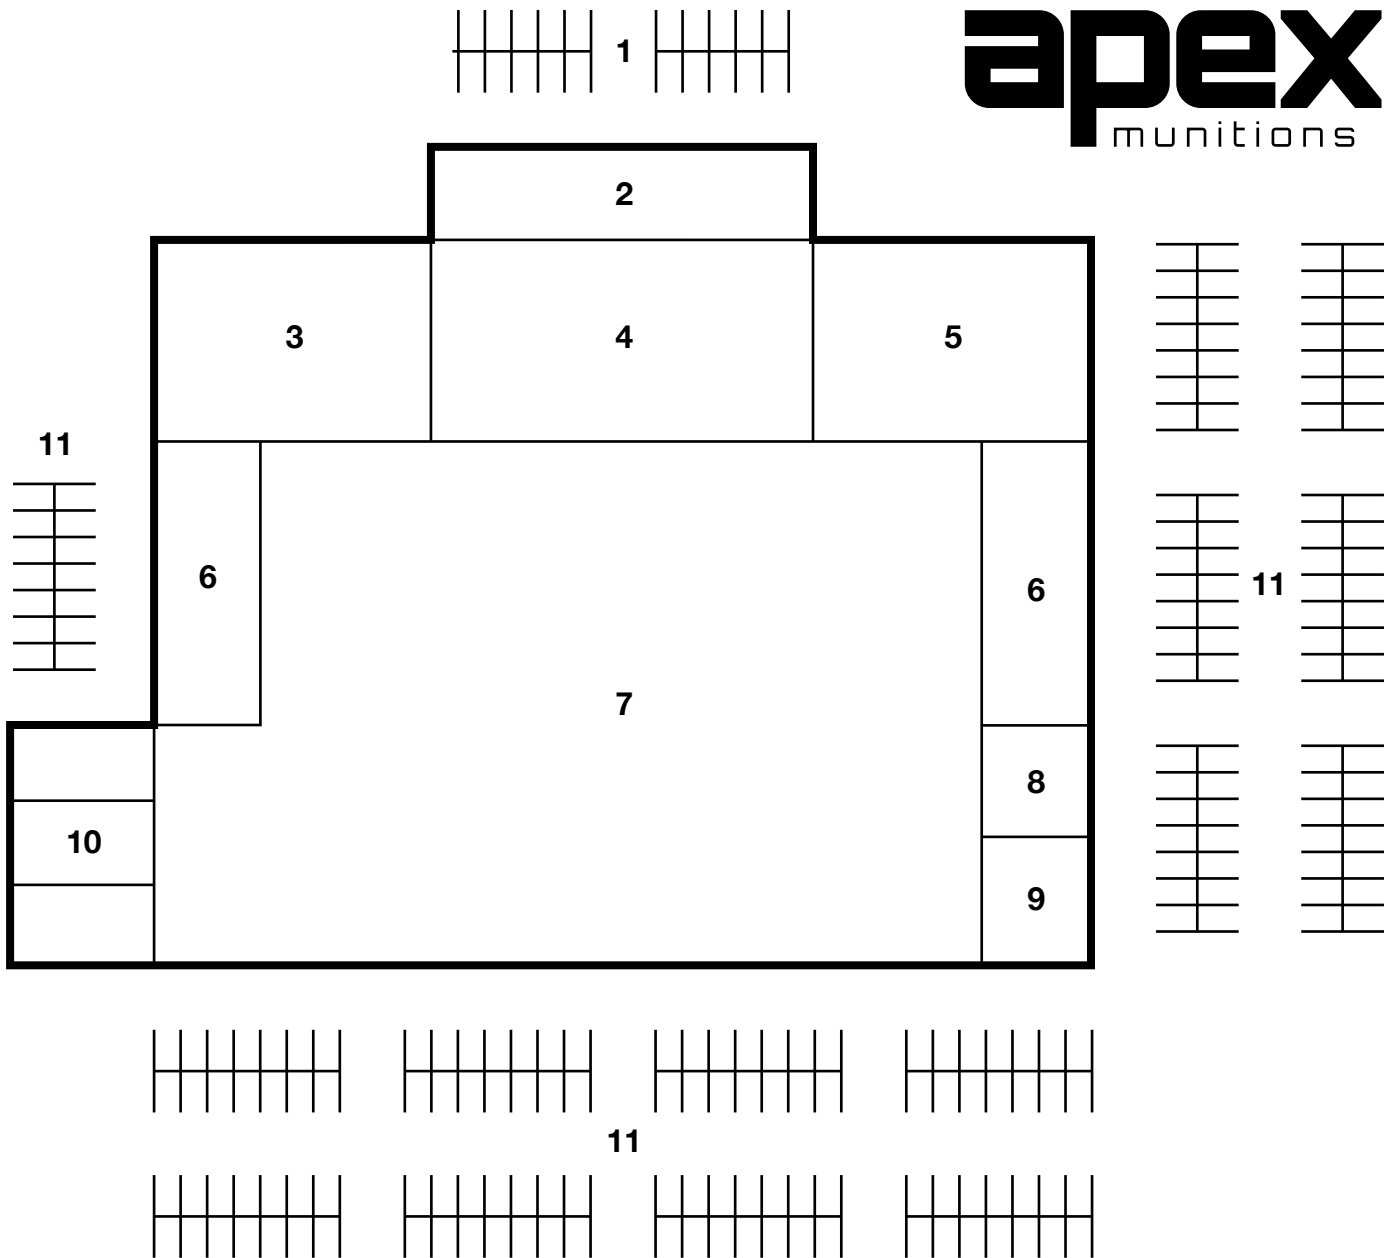

STUDYDADDY

**Get Homework Help
From Expert Tutor**

Get Help

Factory Layout

- | | |
|--|--|
| 1 Visitor Parking | 7 Munitions Bay |
| 2 Entrance/Foyer | 8 Employee Restrooms/Break Area |
| 3 Management Offices | 9 Employee Entrance/Screening |
| 4 Visitor Security Screening Area | 10 3 Bay Loading Area |
| 5 Break Room/Restrooms | 11 Employee Parking |
| 6 Team Lead Cubicles | |