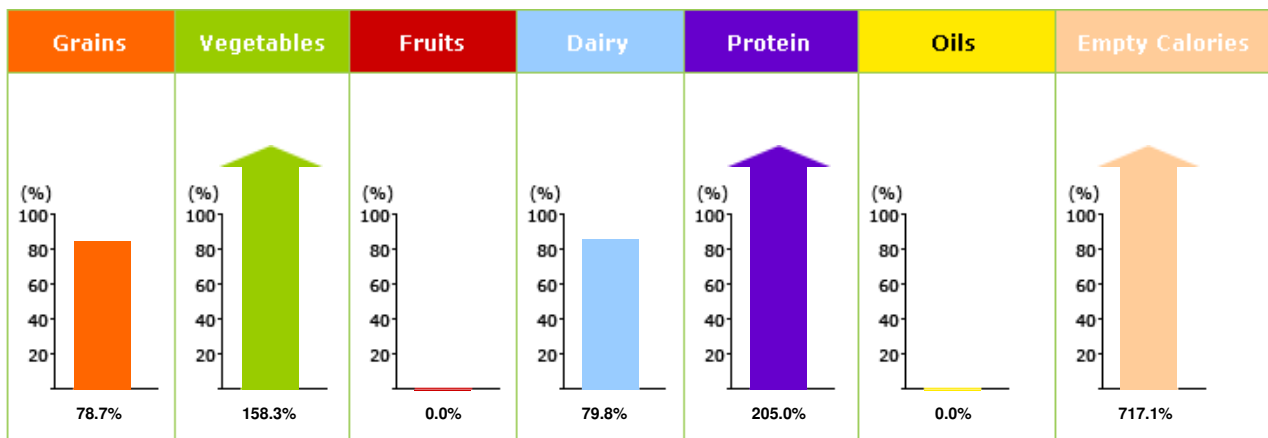

STUDYDADDY

**Get Homework Help
From Expert Tutor**

Get Help

iProfile / MyPlate

JILLIAN MCILWAIN

Start date: Wed May 24 2017 End date: Wed May 24 2017

<http://choosemyplate.gov/>

STUDYDADDY