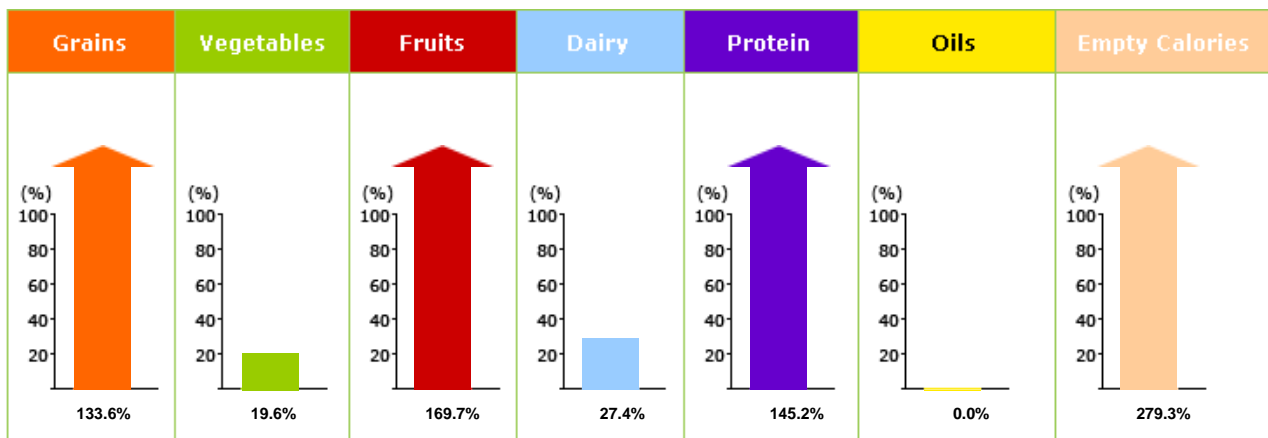

# iProfile / MyPlate

JILLIAN MCILWAIN

Start date: Thu May 25 2017 End date: Mon Jun 05 2017

<http://choosemyplate.gov/>

**STUDYDADDY**